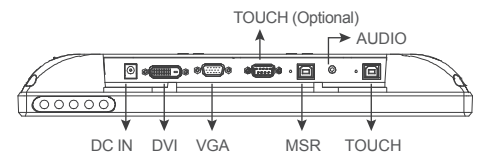

Specification

Flat Design (FA15)

Specification \ Model		FA15	FA15-N	
DISPLAY	Screen Size	15"		
	Backlight	LED		
	Aspect Ratio	4 : 3		
	Max. Resolution	1024 x 768 (XGA)		
	Viewable Size (HxV)	304.128 x 228.096 mm		
	Pixel Pitch (HxV)	0.297 x 0.297		
	Brightness (Typ.)	350 cd/m ² none Touch, 270 cd/m ² with Resistive Touch, 300 cd/m ² with PCT Touch	350 cd/m ² none Touch, 270 cd/m ² with Resistive Touch	
	Contrast Ratio (Typ.)	700 : 1		
	Viewing Angle (HxV)	170° / 160°		
	Display Color	16.2M		
	Response Time (Tr/Tf) (Typ.)	8 ms		
I/O INTERFACE	Video Input	VGA / DVI or VGA / HDMI / DP		
	Audio Input	Phone Jack x 1		
	Touch Interface	USB / RS232		
ELECTRICAL	Power Input	AC 100~240V, 50/60Hz		
	Power Supply	DC12V / 3.3A		
	Power Consumption	20W max / Standby 0.5W max.		
GENERAL	Operating Condition	Temp.: 0°C~40°C, Hum.: 20~80%		
	Storage Condition	Temp.: -20°C~60°C, Hum.: 15~85%		
	Dimension (WxHxD)	366.5 x 312.7 x 189.8 mm		
	Net Weight	4.7 kg	4.6 kg	
	Regulations	CE, FCC		
OPTION	Touch Panel	PCT or Resistive Touch	Resistive Touch	
	Speaker	2W x 1		
	Glass	Strengthen Glass (Without Touch)		
	Mounts	VESA standard 75x75 / 100x100 mm		
	MSR	3 Tracks Card Reader		
	Other	2nd Display Bracket (8" / 10" / 12")		

Traditional Design (FA15-N)

Second Display Bracket (Optional)

MSR Module (Optional)

I/O INTERFACE

Option 1 : VGA / DVI

Option 2 : VGA / HDMI / DP

*Specifications subject to change without notice. V1.0

Dimension