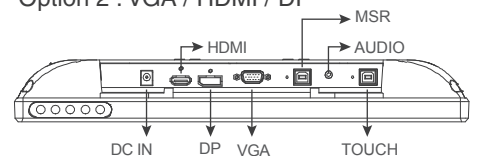

Traditional Design (FA15-N)

Second Display Bracket (Optional)

MSR Module (Optional)

I/O INTERFACE

Option 1 : VGA / DVI

Option 2 : VGA / HDMI / DP

*Specifications subject to change without notice. V1.0

Dimension