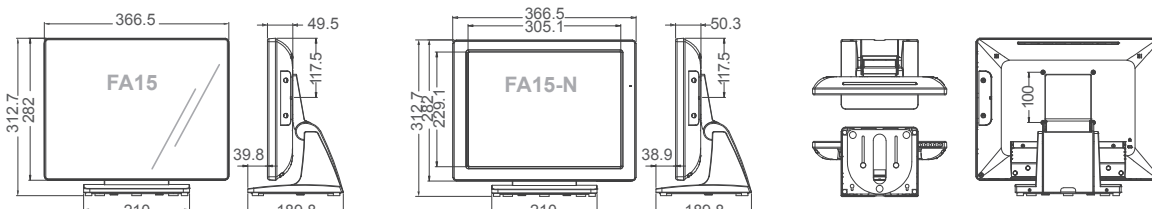

Specification

Flat Design (FA15)

Specification \ Model		FA15	FA15-N	
DISPLAY	Screen Size	15"		
	Backlight	LED		
	Aspect Ratio	4 : 3		
	Max. Resolution	1024 x 768 (XGA)		
	Viewable Size (HxV)	304.128 x 228.096 mm		
	Pixel Pitch (HxV)	0.297 x 0.297		
	Brightness (Typ.)	350 cd/m ² none Touch, 270 cd/m ² with Resistive Touch, 300 cd/m ² with PCT Touch	350 cd/m ² none Touch, 270 cd/m ² with Resistive Touch	
	Contrast Ratio (Typ.)	700 : 1		
	Viewing Angle (HxV)	170° / 160°		
	Display Color	16.2M		
	Response Time (Tr/Tf) (Typ.)	8 ms		
I/O INTERFACE	Video Input	VGA / DVI or VGA / HDMI / DP		
	Audio Input	Phone Jack x 1		
	Touch Interface	USB / RS232		
ELECTRICAL	Power Input	AC 100~240V, 50/60Hz		
	Power Supply	DC12V / 3.3A		
	Power Consumption	20W max / Standby 0.5W max.		
GENERAL	Operating Condition	Temp.: 0°C~40°C, Hum.: 20~80%		
	Storage Condition	Temp.: -20°C~60°C, Hum.: 15~85%		
	Dimension (WxHxD)	366.5 x 312.7 x 189.8 mm		
	Net Weight	4.7 kg	4.6 kg	
	Regulations	CE, FCC		
OPTION	Touch Panel	PCT or Resistive Touch	Resistive Touch	
	Speaker	2W x 1		
	Glass	Strengthen Glass (Without Touch)		
	Mounts	VESA standard 75x75 / 100x100 mm		
	MSR	3 Tracks Card Reader		
	Other	2nd Display Bracket (8" / 10" / 12")		

Traditional Design (FA15-N)

Second Display Bracket (Optional)

MSR Module (Optional)

I/O INTERFACE

Option 1 : VGA / DVI

Option 2 : VGA / HDMI / DP

*Specifications subject to change without notice. V1.0

Dimension